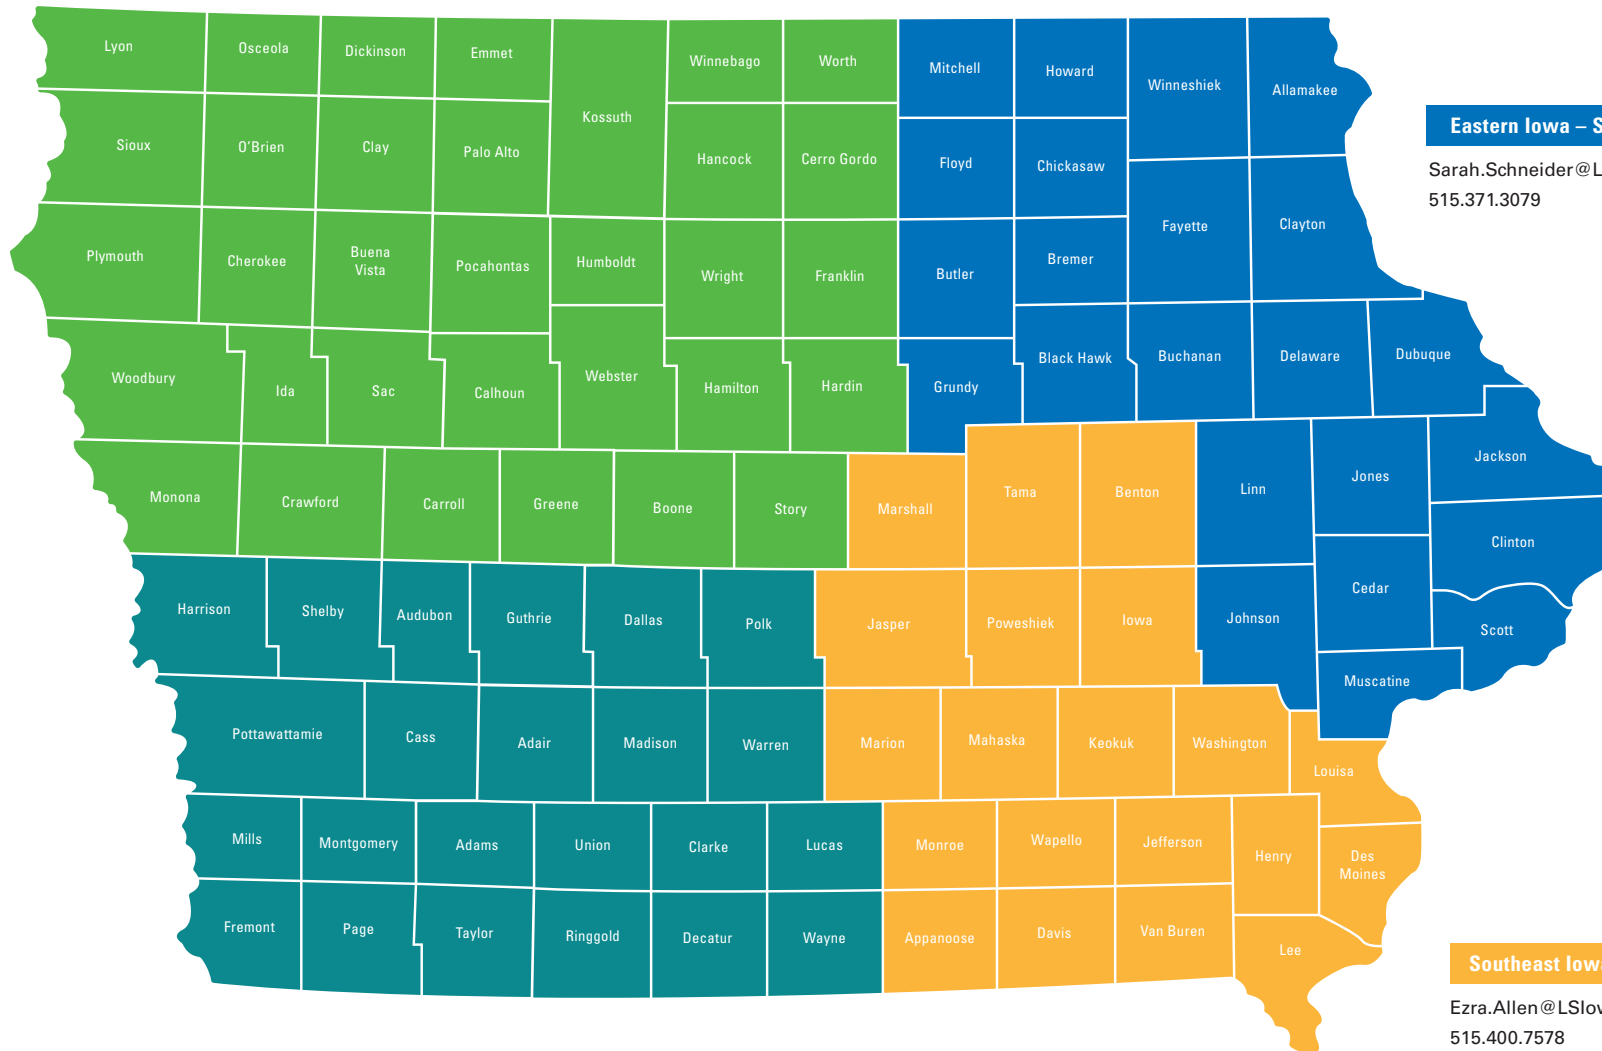

Eastern Iowa – Sarah Schneider

Sarah.Schneider@LSIowa.org
515.371.3079

Central/Southwest Iowa – Crystal Larson

Crystal.Larson@LSIowa.org
515.336.9788

Southeast Iowa – Ezra Allen

Ezra.Allen@LSIowa.org
515.400.7578

You can also contact Stephanie Neary, Statewide Manager of Host Home Services
Stephanie.Neary@LSIowa.org | 515.238.3085